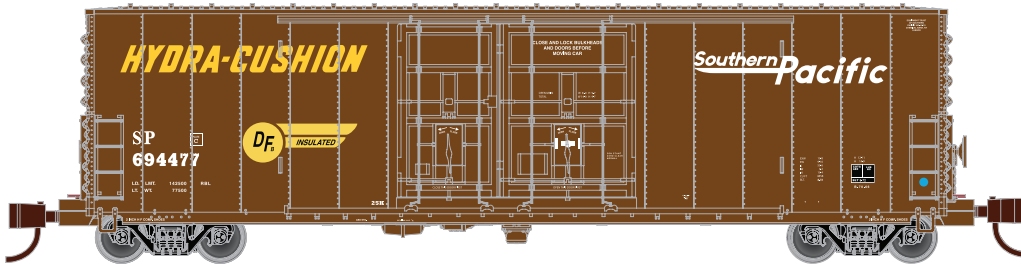

Southern Pacific Speed Lettering, "Hydra-Cushion", PC&F 50-ft 70 Ton Insulated Box Car, 6'+8' Youngstown Plug Door - 8 car numbers

61102 - SP 694250
61103 - SP 694295
61104 - SP 694301
61105 - SP 694349

61106 - SP 694429
61107 - SP 694473
61108 - SP 694477
61109 - SP 694552