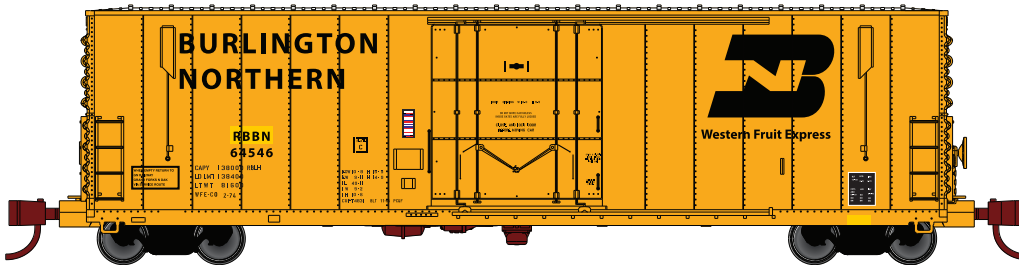

Pacific Car & Foundry 70-ton Insulated Box Cars

Highly detailed model with detailed underframe, and rivets along the side seams
Proper ride height, body mounted couplers, and metal wheels

NEW!

Great Northern, PC&F 50-ft 70 Ton Insulated Box Car, 10-ft Superior Plug Door, No Vents, Glacial Green (NEW BODY STYLE) 8 number series

(Item/ Car Number)

- 61068 - DFB SK 200000
- 61069 - DFB SK 200014
- 61070 - DFB SK 200017
- 61071 - DFB SK 200019

- 61072 - DFB 200027
- 61073 - DFB 200034
- 61074 - DFB 200045
- 61075 - DFB 200072

Burlington Northern Western Fruit Express, PC&F 50-ft 70 Ton Insulated Box Car, 10-ft Superior Plug Door, Side Vents, 8 number series

Evergreen Freight Car Corp. PC&F 50-ft 70 Ton Insulated Box Car, Double 8-ft Landis Plug Doors, Side Vents, (New BODY STYLE) 10 number series

- 61084 - EFCX 3200
- 61085 - EFCX 3245
- 61086 - EFCX 3260
- 61087 - EFCX 3263
- 61088 - EFCX 3278
- 61089 - EFCX 3291
- 61090 - EFCX 3315
- 61091 - EFCX 3316
- 61092 - EFCX 3322
- 61093 - EFCX 3329