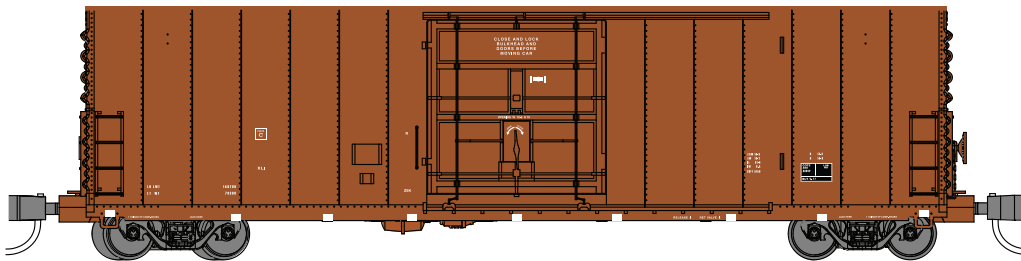

61110 Unlettered, Brown, Dimensional Data only,
PC&F 50-ft 70 Ton RBL Insulated Box Car, 10'-6" YPD

WHEELS OF TIME

**PRE-ORDERS ARE
DUE May 23, 2015
Fall 2015 delivery.**

MSRP $26.59

talk2us@wheelsotime.com
1-866-737-9654 FAX

WHEELS OF TIME
THE REAL THING IN N-SCALE

www.wheelsotime.com P.O. Box 846 Mountain View, CA 94042-0846

Products bearing Southern Pacific,
is under trademark license
with Union Pacific Railroad Co.

3.20.15