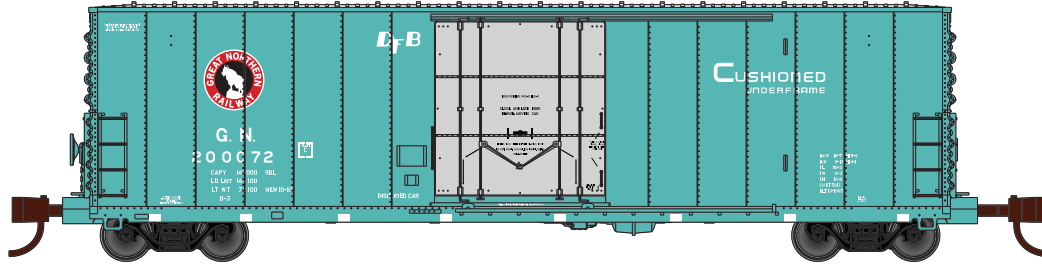

Pacific Car & Foundry 70-ton Insulated Box Cars

Highly detailed model with detailed underframe, and rivets along the side seams
Proper ride height, body mounted couplers, and metal wheels

NEW!

Great Northern, PC&F 50-ft 70 Ton Insulated Box Car, 10-ft Superior Plug Door, No Vents, Glacial Green (NEW BODY STYLE) 8 number series

(Item/ Car Number)

- 61068 - DFB SK 200000
- 61069 - DFB SK 200014
- 61070 - DFB SK 200017
- 61071 - DFB SK 200019

- 61072 - DFB 200027
- 61073 - DFB 200034
- 61074 - DFB 200045
- 61075 - DFB 200072

Burlington Northern Western Fruit Express, PC&F 50-ft 70 Ton Insulated Box Car, 10-ft Superior Plug Door, Side Vents, 8 number series

Evergreen Freight Car Corp. PC&F 50-ft 70 Ton Insulated Box Car, Double 8-ft Landis Plug Doors, Side Vents, (New BODY STYLE) 10 number series

- 61084 - EFCX 3200
- 61085 - EFCX 3245
- 61086 - EFCX 3260
- 61087 - EFCX 3263
- 61088 - EFCX 3278
- 61089 - EFCX 3291
- 61090 - EFCX 3315
- 61091 - EFCX 3316
- 61092 - EFCX 3322
- 61093 - EFCX 3329

Products bearing Southern Pacific,
is under trademark license
with Union Pacific Railroad Co.

3.20.15

Pacific Car & Foundry 70-ton Insulated Box Cars

Highly detailed model with detailed underframe, and rivets along the side seams
Proper ride height, body mounted couplers, and metal wheels