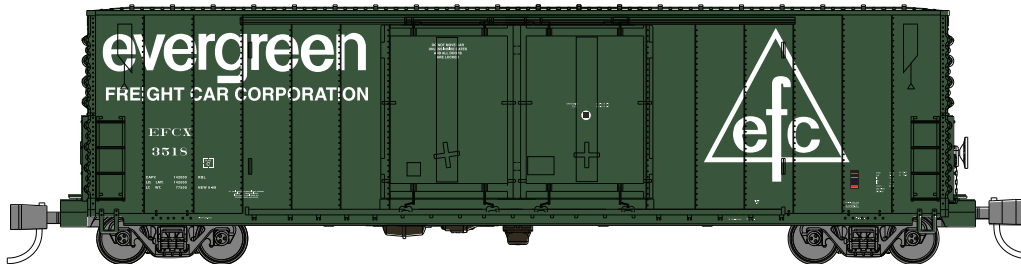

Pacific Car & Foundry 70-ton Insulated Box Cars

Highly detailed model with detailed underframe, and rivets along the side seams
Proper ride height, body mounted couplers, and metal wheels

NEW!

Great Northern, PC&F 50-ft 70 Ton Insulated Box Car, 10-ft Superior Plug Door, No Vents, Glacial Green (NEW BODY STYLE) 8 number series

(Item/ Car Number)

- 61068 - DFB SK 200000
- 61069 - DFB SK 200014
- 61070 - DFB SK 200017
- 61071 - DFB SK 200019

- 61072 - DFB 200027
- 61073 - DFB 200034
- 61074 - DFB 200045
- 61075 - DFB 200072

Burlington Northern Western Fruit Express, PC&F 50-ft 70 Ton Insulated Box Car, 10-ft Superior Plug Door, Side Vents, 8 number series

Evergreen Freight Car Corp. PC&F 50-ft 70 Ton Insulated Box Car, Double 8-ft Landis Plug Doors, Side Vents, (New BODY STYLE) 10 number series

- 61084 - EFCX 3200
- 61085 - EFCX 3245
- 61086 - EFCX 3260
- 61087 - EFCX 3263
- 61088 - EFCX 3278
- 61089 - EFCX 3291
- 61090 - EFCX 3315
- 61091 - EFCX 3316
- 61092 - EFCX 3322
- 61093 - EFCX 3329