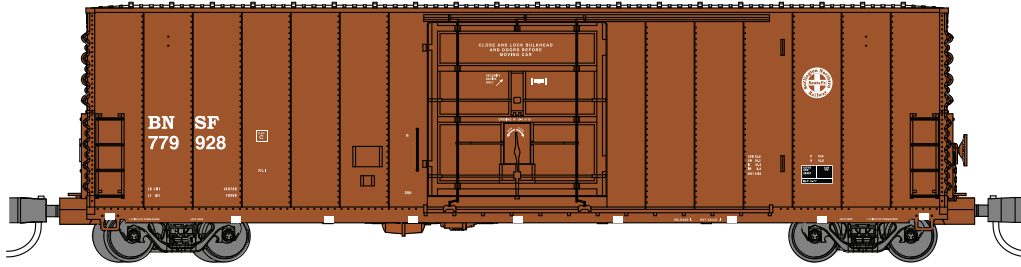

Evergreen Freight Car Corp. PC&F 50-ft 70 Ton Insulated Box Car, Double 8-ft Landis Plug Doors, Side Vents, (New BODY STYLE) 10 number series

- 61084 - EFCX 3200
- 61085 - EFCX 3245
- 61086 - EFCX 3260
- 61087 - EFCX 3263
- 61088 - EFCX 3278
- 61089 - EFCX 3291
- 61090 - EFCX 3315
- 61091 - EFCX 3316
- 61092 - EFCX 3322
- 61093 - EFCX 3329

Products bearing Southern Pacific,
is under trademark license
with Union Pacific Railroad Co.

3.20.15

Pacific Car & Foundry 70-ton Insulated Box Cars

Highly detailed model with detailed underframe, and rivets along the side seams
Proper ride height, body mounted couplers, and metal wheels

NEW!

BNSF, PC&F 50-ft 70 Ton XLI Insulated Box Car, 10'-6" YSD, end of car cushioning - 8 car numbers

61094 - BNSF 779900
61095 - BNSF 779913
61096 - BNSF 779928
61097 - BNSF 779938

61098 - BNSF 779975
61099 - BNSF 779984 (san serif fonts)
61100 - BNSF 780027 (san serif fonts)
61101 - BNSF 780133 (san serif fonts)